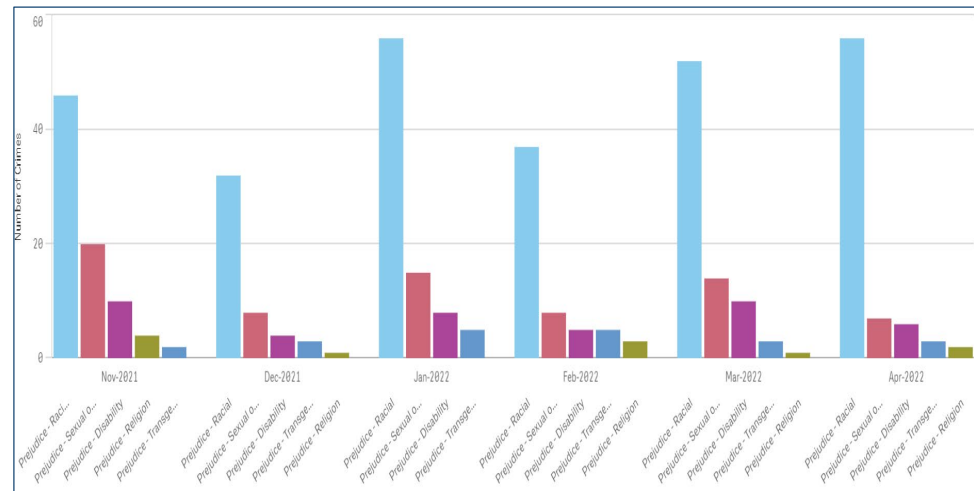

Summer highs have been slightly more extended which has resulted in year-on-year increases (126 crimes, +16.2%), largely within Sexual Orientation and Racial crimes, however Transgender also reporting an increase (+14 crimes, +73.7%).

This extended summer high is reflective of the trend seen within overall crime volumes, but is now showing signs of returning to the norm.

The Force is monitoring any signs of activity with detail that suggests hate directed towards the following activities; those of Russian origin, those of Muslim faith following increased visibility surrounding Ramadan, pro-Palestinian protest activity across the UK relating to Israel and Gaza conflicts.

The Hate Crime Silver Scrutiny Panel are looking to create a hate crime video to raise awareness of Hate Crime and how to report it, including details surrounding how the Criminal Justice System responds to it.

Salisbury CPT

	Number of Crimes	Change (number)	Change (%)
Total	125	46	58.2%
Prejudice – Racial	76	29	61.7%
Prejudice – Sexual orientation	23	-1	-4.2%
Prejudice - Disability	11	9	450.0%
Prejudice - Religion	4	-1	-20.0%
Prejudice - Transgender	11	10	1000.0%

Year on year comparison May 2021 to April 2022 (note: an individual crime can be tagged with more than one prejudice type e.g. sexual orientation & transgender)

Force Hate Crime (6 months to April 2022)